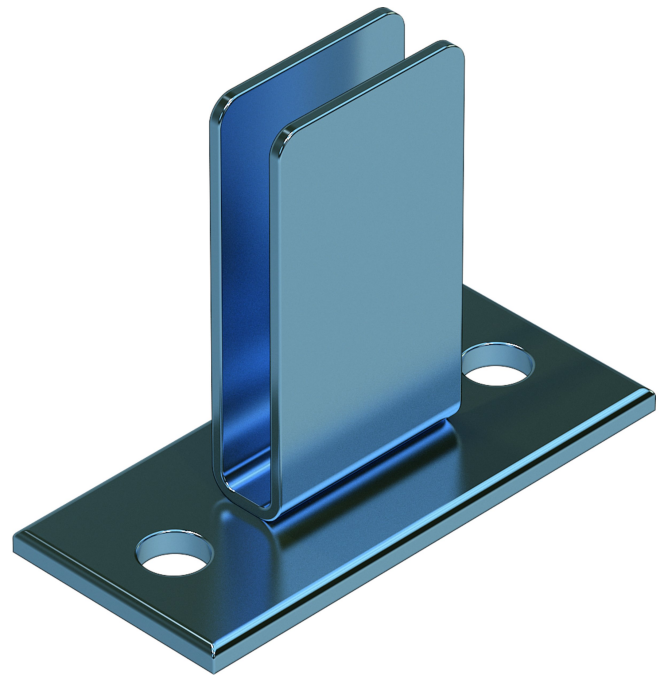

Ground plate

Product description

- For attaching the shaft ladder to the floor.
- 1 set = 2 pcs.

Product features

Weight: 0.9 kg

Hints and special features

Attachment materials (dowels etc.) are not included in the scope of delivery. 1 set = 2 pcs.

Product variants

Order number	Material	Suitable for
47311	Galvanised steel	Steel ladder
47312	Stainless steel	V4A ladder
47313	Stainless steel	GRP ladder