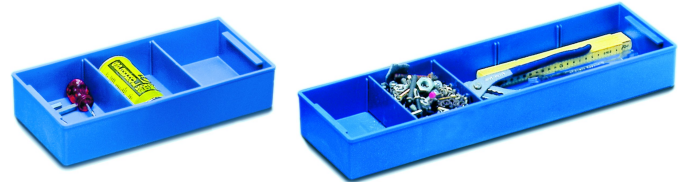

# Plastic tray

## Product description

- Made of blue PS, incl. 2 dividers.
- Combination options for 40707: 4 x 40625, or 2 x 40625 and 3 x 40624.
- Combination options for 40708: 4 x 40624, or 2 x 40625 and 1 x 40624.

## Product features

Compatible with interior dimensions from: ×  
 Description: Plastic tray  
 No. of crosswise dividers: 2  
 Suitable for: 40707, 40708

## Product variants

Order number	Dimensions	Length	Width
40624	315 mm × 170 mm × 60 mm	315 mm	170 mm
40625	515 mm × 155 mm × 60 mm	515 mm	155 mm