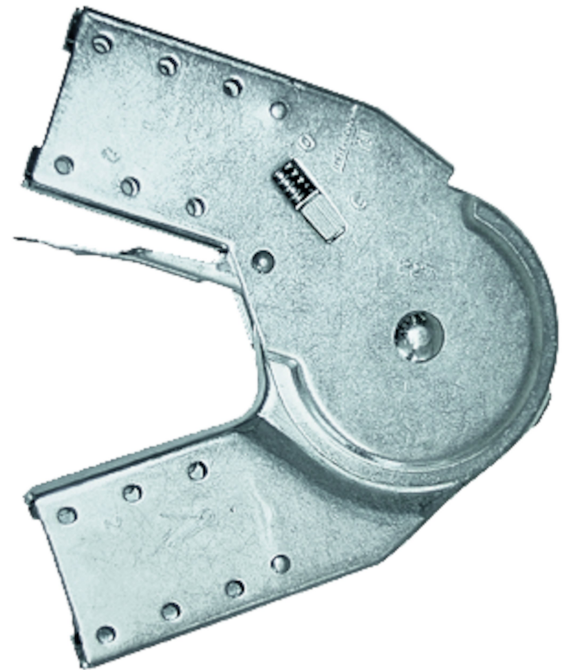

# Automatic steel hinge

## Product description

- for multi-function and multipurpose ladders.

## Product variants

Order number	Version
820684	Centre hinge
820687	Outside hinge 105° and 180° latching
820688	Outside hinge 180° latching