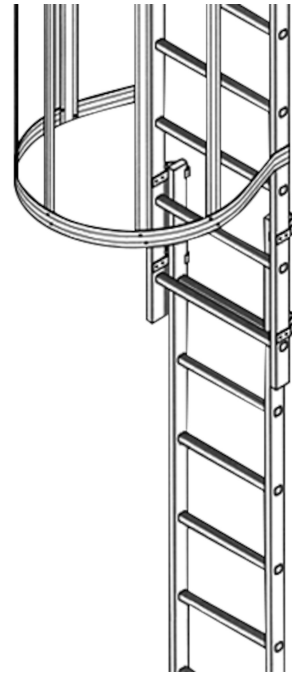

Emergency exit ladder

Product description

- Can be used for heights of 5.60 m and above (for Item No. 42446).
- With automatic emergency release mechanism, access from above.
- Appropriate safety measures should be taken in the drop area of the ladder.

Product features

Material: Aluminium
Overall length: 3.2 m
Utilisable length: 2.5 m
Weight: 8.6 kg

Hints and special features

Access only possible from above.

Product variants

Order number

42446