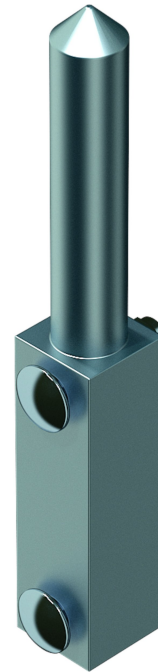

Pin for special handhold to fall arrester system

Product description

- For push-on access aid, can be screwed onto arrester rail or single-stile ladder.
- Length: 25 cm.

Product variants

Order number	Material	Weight
47563	Stainless steel	1.1 kg