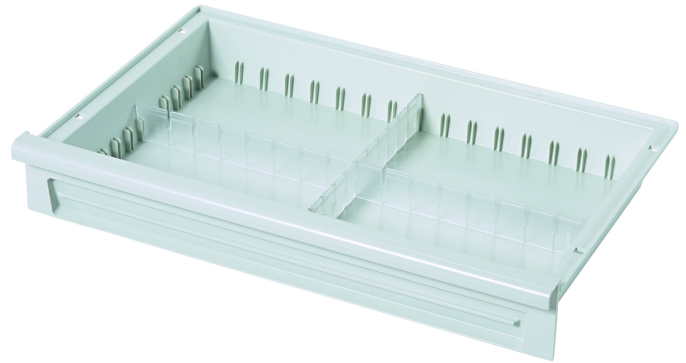

ABS modular drawer, lockable

Product description

- ABS modular drawer, can be fitted with cylinder lock

Product variants

Order number	Dimensions	Length	Width
46466	600 mm × 400 mm × 150 mm	600 mm	400 mm
46468	400 mm × 600 mm × 150 mm	400 mm	600 mm