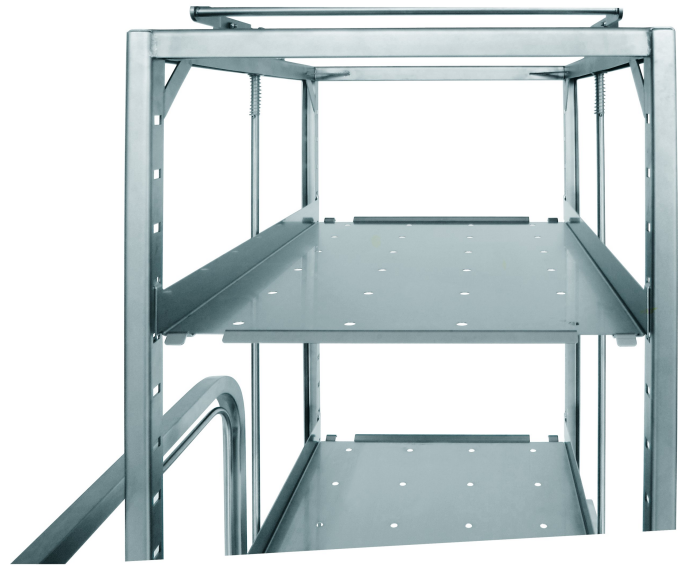

## Shelf compartment ISO, CIC

### Product description

- Made from polished stainless steel 1.4301.
- Perforated.
- To be placed on insert rails.